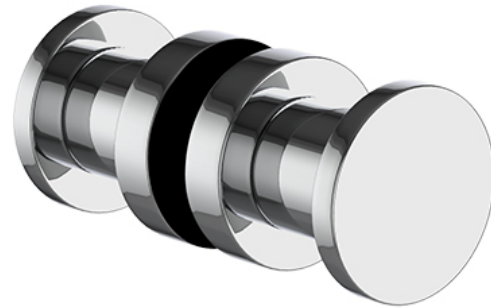

neelnox

LET
THERE
BE **DESIGN.**

FEATURES

- Premium 304 Grade Stainless Steel
- Solid Mount Construction
- Concealed Installation Hardware
- Solid End Cap provided for side opposite to the door for a seamless look

Double Knob shown
with a Medium Rosette

Medium Rosette
(Dia 1 1/4")

Large Rosette
(Dia 1 1/2")

COLLECTION FORM

DOUBLE KNOB

Model	Product	Finishes Available
FRM-KND <u>XX-XX</u>	Double Knob	Multiple finishes available. Over 23 finishes to choose from.

No Rosette	Medium Rosette (Dia 1 1/4")	Large Rosette (Dia 1 1/2")
FRM-KND-NR	FRM-KND-MR	FRM-KND-LR

FRONT

SIDE

TOP

 Medium Rosette
(Dia 1 1/4")

 Large Rosette
(Dia 1 1/2")

Installation Notes: Diameter of glass hole for installation is as follows:

- For Medium Rosette(-MR) and Large Rosette (-LR) the hole diameter is 1/2"
- For No Rosette (-NR) the hole diameter is 5/16"

Standard hardware supplied can accommodate glass thicknesses 1/4" to 1/2". Please contact us for custom hardware in case glass thickness exceeds 1/2".