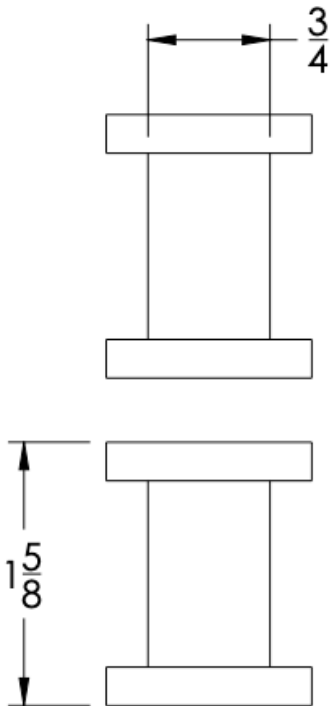

Double Knob shown
with a Medium Rosette

Medium Rosette
(Dia 1 1/4")

Large Rosette
(Dia 1 1/2")

COLLECTION FORM

DOUBLE KNOB

Model	Product	Finishes Available
FRM-KND <u>XX-XX</u>	Double Knob	Multiple finishes available. Over 23 finishes to choose from.

No Rosette	Medium Rosette (Dia 1 1/4")	Large Rosette (Dia 1 1/2")
FRM-KND-NR	FRM-KND-MR	FRM-KND-LR

FRONT

SIDE

TOP

 Medium Rosette
(Dia 1 1/4")

 Large Rosette
(Dia 1 1/2")

Installation Notes: Diameter of glass hole for installation is as follows:

- For Medium Rosette(-MR) and Large Rosette (-LR) the hole diameter is 1/2"
- For No Rosette (-NR) the hole diameter is 5/16"

Standard hardware supplied can accommodate glass thicknesses 1/4" to 1/2". Please contact us for custom hardware in case glass thickness exceeds 1/2".

Dimensions in inches

NOTE: Dimensions subject to change without notice.