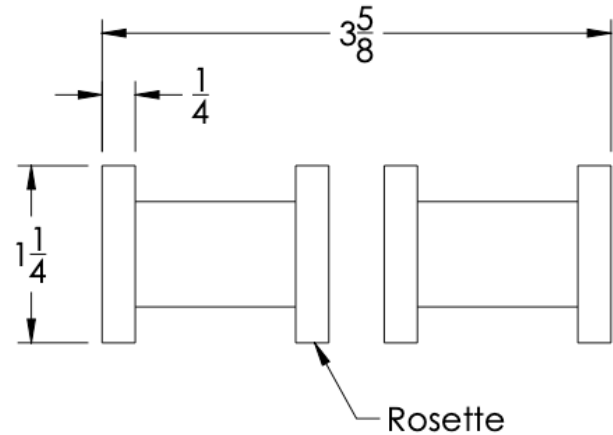

neelnox

LET
THERE
BE **DESIGN.**

FEATURES

- Premium 304 Grade Stainless Steel
- Solid Mount Construction
- Concealed Installation Hardware
- Solid End Cap provided for side opposite to the door for a seamless look

Double Knob shown
with a Medium Rosette

Medium Rosette
(Dia 1 1/4")

Large Rosette
(Dia 1 1/2")

COLLECTION FORM

DOUBLE KNOB

Model	Product	Finishes Available
FRM-KND <u>XX-XX</u>	Double Knob	Multiple finishes available. Over 23 finishes to choose from.

No Rosette	Medium Rosette (Dia 1 1/4")	Large Rosette (Dia 1 1/2")
FRM-KND-NR	FRM-KND-MR	FRM-KND-LR

FRONT

SIDE

TOP

 Medium Rosette
(Dia 1 1/4")

 Large Rosette
(Dia 1 1/2")

Installation Notes: Diameter of glass hole for installation is as follows:

- For Medium Rosette(-MR) and Large Rosette (-LR) the hole diameter is 1/2"
- For No Rosette (-NR) the hole diameter is 5/16"

Standard hardware supplied can accommodate glass thicknesses 1/4" to 1/2". Please contact us for custom hardware in case glass thickness exceeds 1/2".